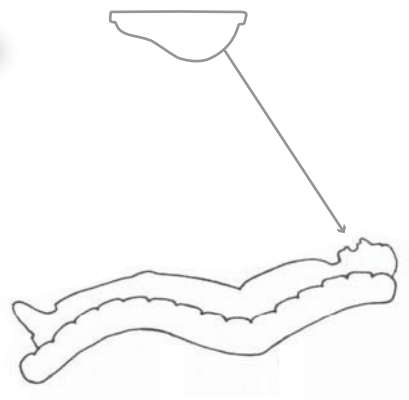

Alger Equipment Co., Inc.
320 Flightline
Lago Vista, TX 78645

Ph 512.267.0383
800.320.1043
Fax 512.267.0452

Alger Light
with **LED**

Alger Light Positioning (Side View)

Ideally position the Alger Light with LED between the hip and knee if you work with the patient in the "reclined" position.

Alger Light Positioning (Overhead View)

Ideally center the Alger Light with LED over the center-line of chair. If there is obstruction in the center the light can be off-center approximately 12" to either side of center.