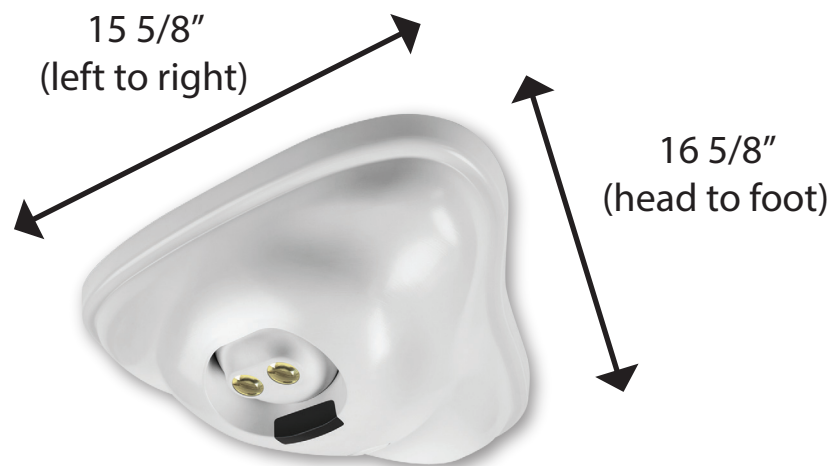

Alger Equipment Co., Inc.
320 Flightline
Lago Vista, TX 78645

Ph 512.267.0383
800.320.1043
Fax 512.267.0452

Alger Light
with **LED**

Alger Light Positioning (Side View)

Ideally position the Alger Light with LED between the hip and knee if you work with the patient in the "reclined" position.

Alger Light Positioning (Overhead View)

Ideally center the Alger Light with LED over the center-line of chair. If there is obstruction in the center the light can be off-center approximately 12" to either side of center.